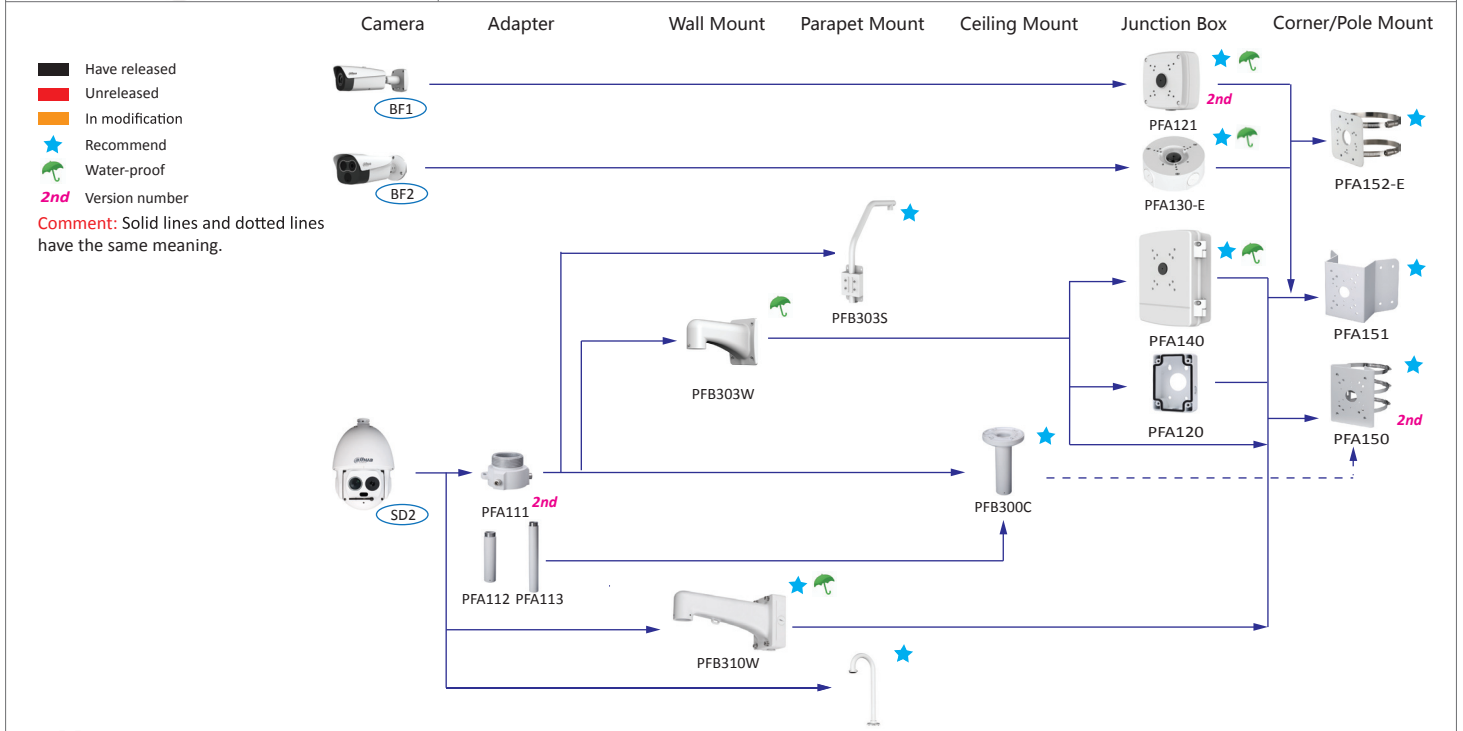

Selection of Thermal series cameras

Shape	Thermal Series
BF1	TPC-BF5400/5600(-T)
BF2	TPC-BF2120(-T)
SD2	TPC-SD8420/8620(-T)