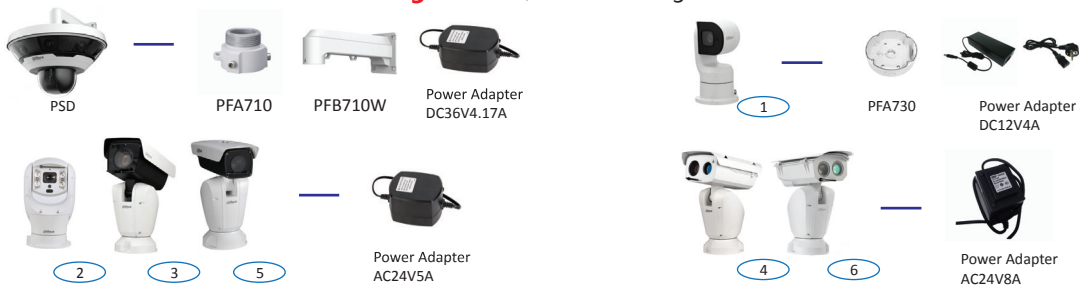

Notes :

1. PTZ dome cameras have the **standard configurations**, and the configurations have been as follows.

Shape	ITC
ITC1	ITC237-PW1B-IRZ, ITC217-PW1B-IRLZ
ITC2	ITC237-PU1B-L, ITC237-PU1B-IR
ITC3	ITC217-PW1B-IRLZ10
ITC4	ITC602-RU1A, ITC302-RU1A, ITC206-RU1A, ITC235-TU1A
ITC5	ITC231-RU1A-IRL-VF1042

Selection of all-environment series cameras

Shape	Camera	Shape	Camera
	PSD8802-A180, PSD81602-A360		HDBW8232E-Z-SL
	PTZ1A225U-IRA-N		SD60230U-HNI-SL
	PTZ19240V-IRB-N, PTZ19240V-IRB-N-B PTZ19245U-IRB-N, PTZ19245U-IRB-N-B		SDZW2030U-SL
	PTZ12248V-IRB-N		EPC230U
	PTZ12248V-LR8-N		EPC230U-PTZ
	PTZ12230F-IRB-N		EPC230U-PTZ-IR
	PTZ12230F-LR8-N		SDZW2000T-SL

- Have released
- Unreleased
- In modification
- Recommend
- Water-proof
- 2nd Version number

Comment: Solid lines and dotted lines have the same meaning.

Notes :

1. PTZ dome cameras have the **standard configurations**, and the configurations have been as follows.