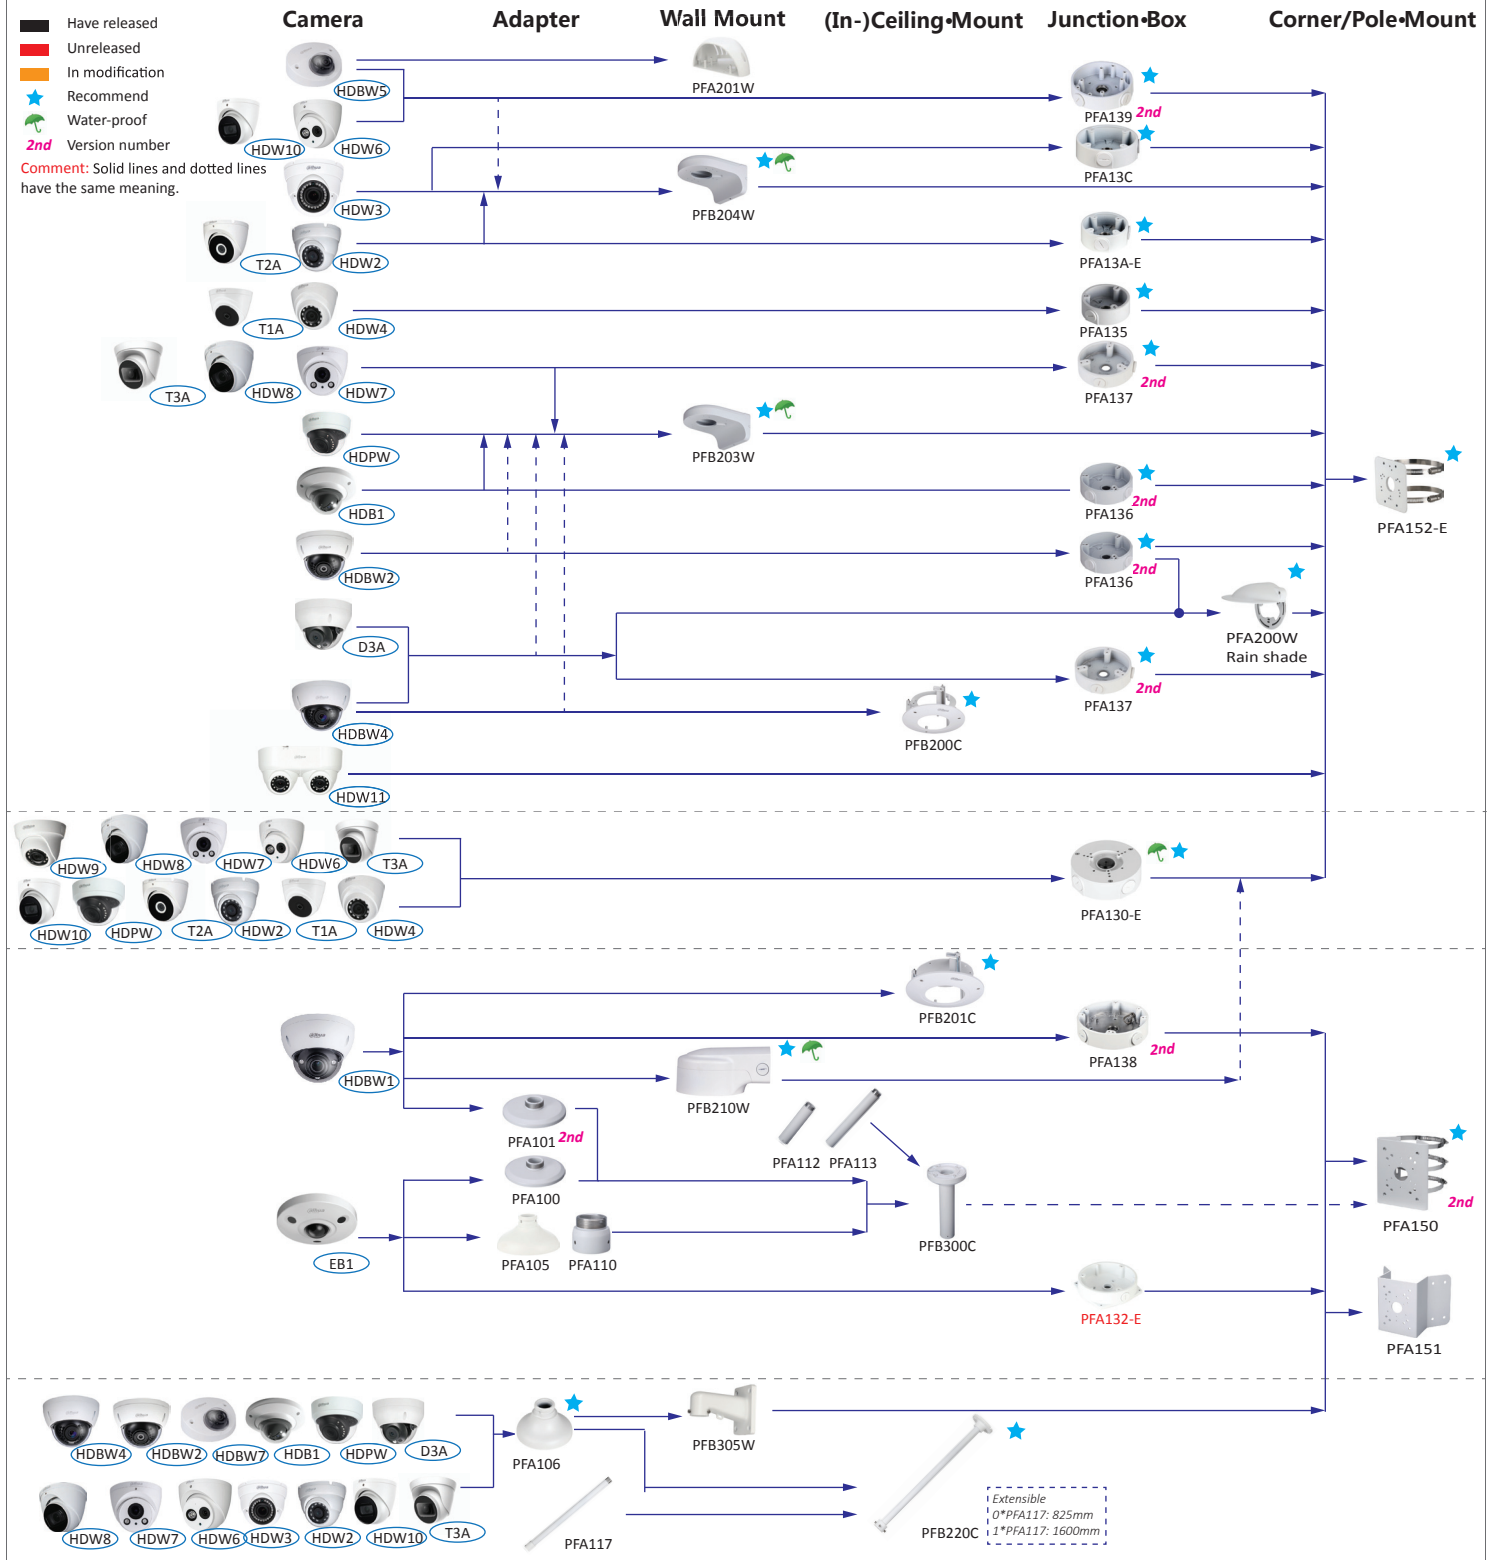

Selection of dome cameras

Shape	HDCVI	Shape	HDCVI
(HDW2)	HDW1000/1100/1200/1220/1230/1400/1500/2241/2401/2501M	(T2A)	T2A21
(HDW3)	HDW1100/1220/1400R-VF	(T3A)	T3A21-VF
(HDW4)	HDW1000/1100/1200/1220/1400R	(D3A)	D3A21-VF
(HDW6)	HDW1100/1200/1400/1220/1230/1500/2401EM(-A), HDW1200/1400EM-POC	(HDBW1)	HDBW3231/3802E-Z/ZH
(HDW7)	HDW2401R-Z	(HDBW2)	HDBW1100/1200/1220/1230/1400/1500/2401/2501E
(HDW8)	HDW1200/1230/1500/2241/2501/2802/2601T-Z-A(-DP)	(HDBW4)	HDBW1100/1220/1400R-VF, HDBW2802R,HDBW2241/2501/2601/2802R-Z(-DP), HDBW1200/1230/1500R-Z,HDBW2231R-Z-POC
(HDW9)	HDW1200/1230/1500SL	(HDBW5)	HDBW2241F-A
(HDW10)	HDW2802/2601/2241/2501/2249T-A	(HDB1)	EB2401
(HDW11)	HDW2241M-E2	(EB1)	EBW3802
(HDPW)	D1A21		
(T1A)	T1A21