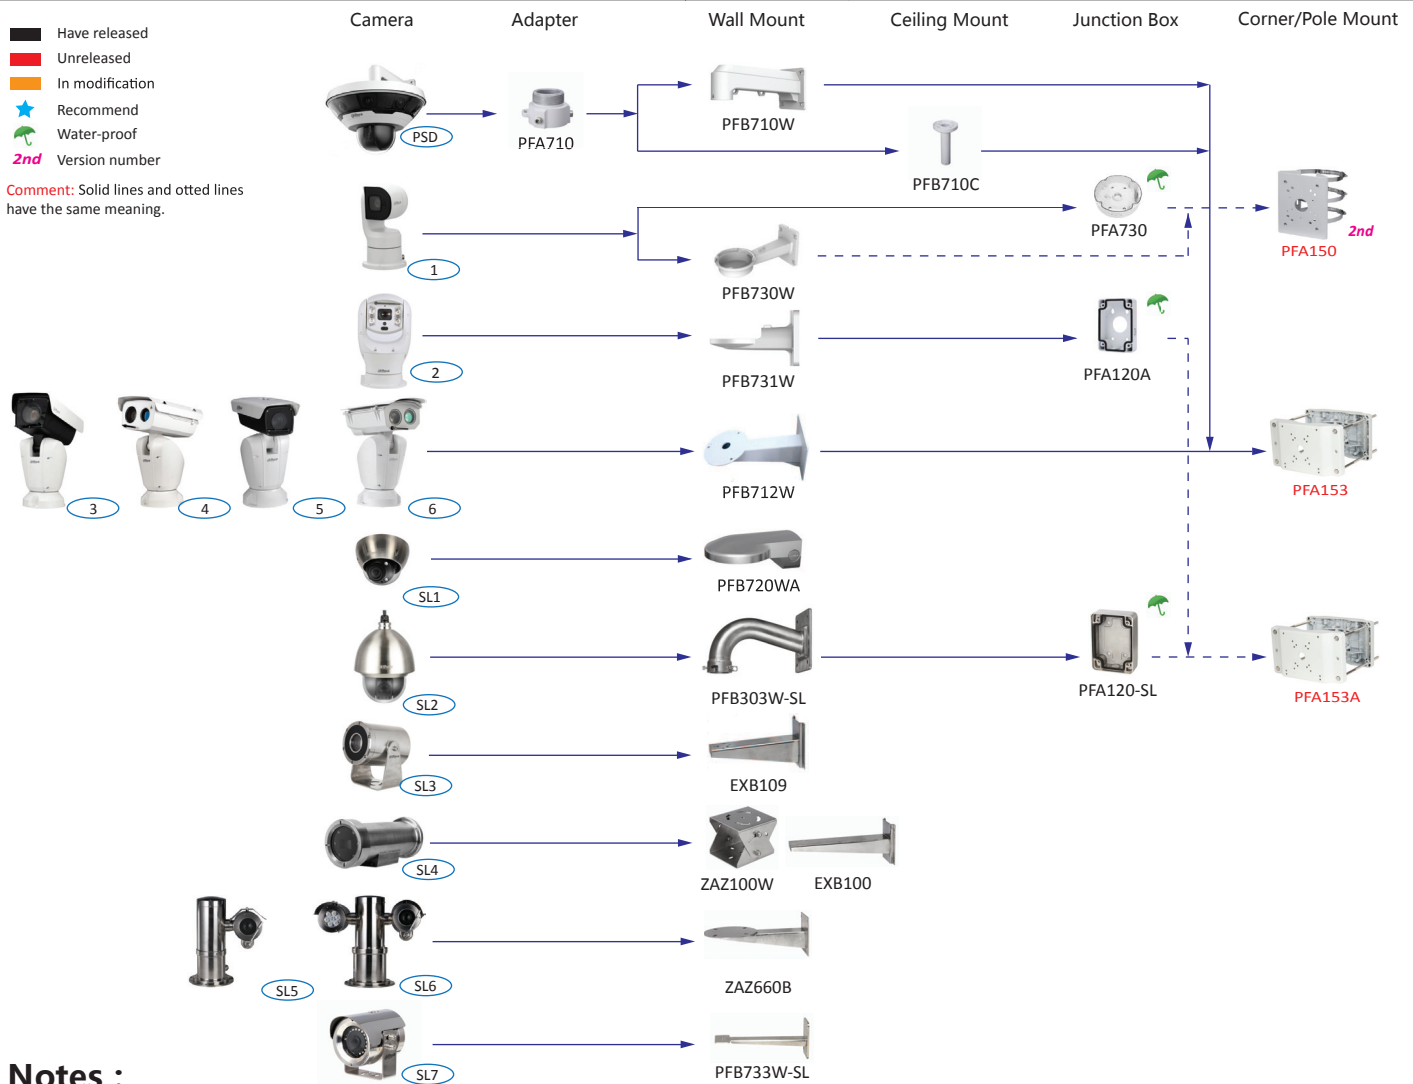

Notes :

1. PTZ dome cameras have the **standard configurations**, and the configurations have been as follows.

Selection of Thermal series cameras

Shape	Thermal Series
BF1	TPC-BF5400/5600(-T)
BF2	TPC-BF2120(-T)
SD2	TPC-SD8420/8620(-T)

Notes :

1. PTZ dome cameras have the **standard configurations**, and the configurations have been as follows.

Shape	ITC
ITC1	ITC237-PW1B-IRZ, ITC217-PW1B-IRLZ
ITC2	ITC237-PU1B-L, ITC237-PU1B-IR
ITC3	ITC217-PW1B-IRLZ10
ITC4	ITC602-RU1A, ITC302-RU1A, ITC206-RU1A, ITC235-TU1A
ITC5	ITC231-RU1A-IRL-VF1042

Selection of all-environment series cameras

Shape	Camera	Shape	Camera
	PSD8802-A180, PSD81602-A360		HDBW8232E-Z-SL
	PTZ1A225U-IRA-N		SD60230U-HNI-SL
	PTZ19240V-IRB-N, PTZ19240V-IRB-N-B PTZ19245U-IRB-N, PTZ19245U-IRB-N-B		SDZW2030U-SL
	PTZ12248V-IRB-N		EPC230U
	PTZ12248V-LR8-N		EPC230U-PTZ
	PTZ12230F-IRB-N		EPC230U-PTZ-IR
	PTZ12230F-LR8-N		SDZW2000T-SL

- Have released
- Unreleased
- In modification
- Recommend
- Water-proof
- 2nd Version number

Comment: Solid lines and dotted lines have the same meaning.

Notes :

1. PTZ dome cameras have the **standard configurations**, and the configurations have been as follows.