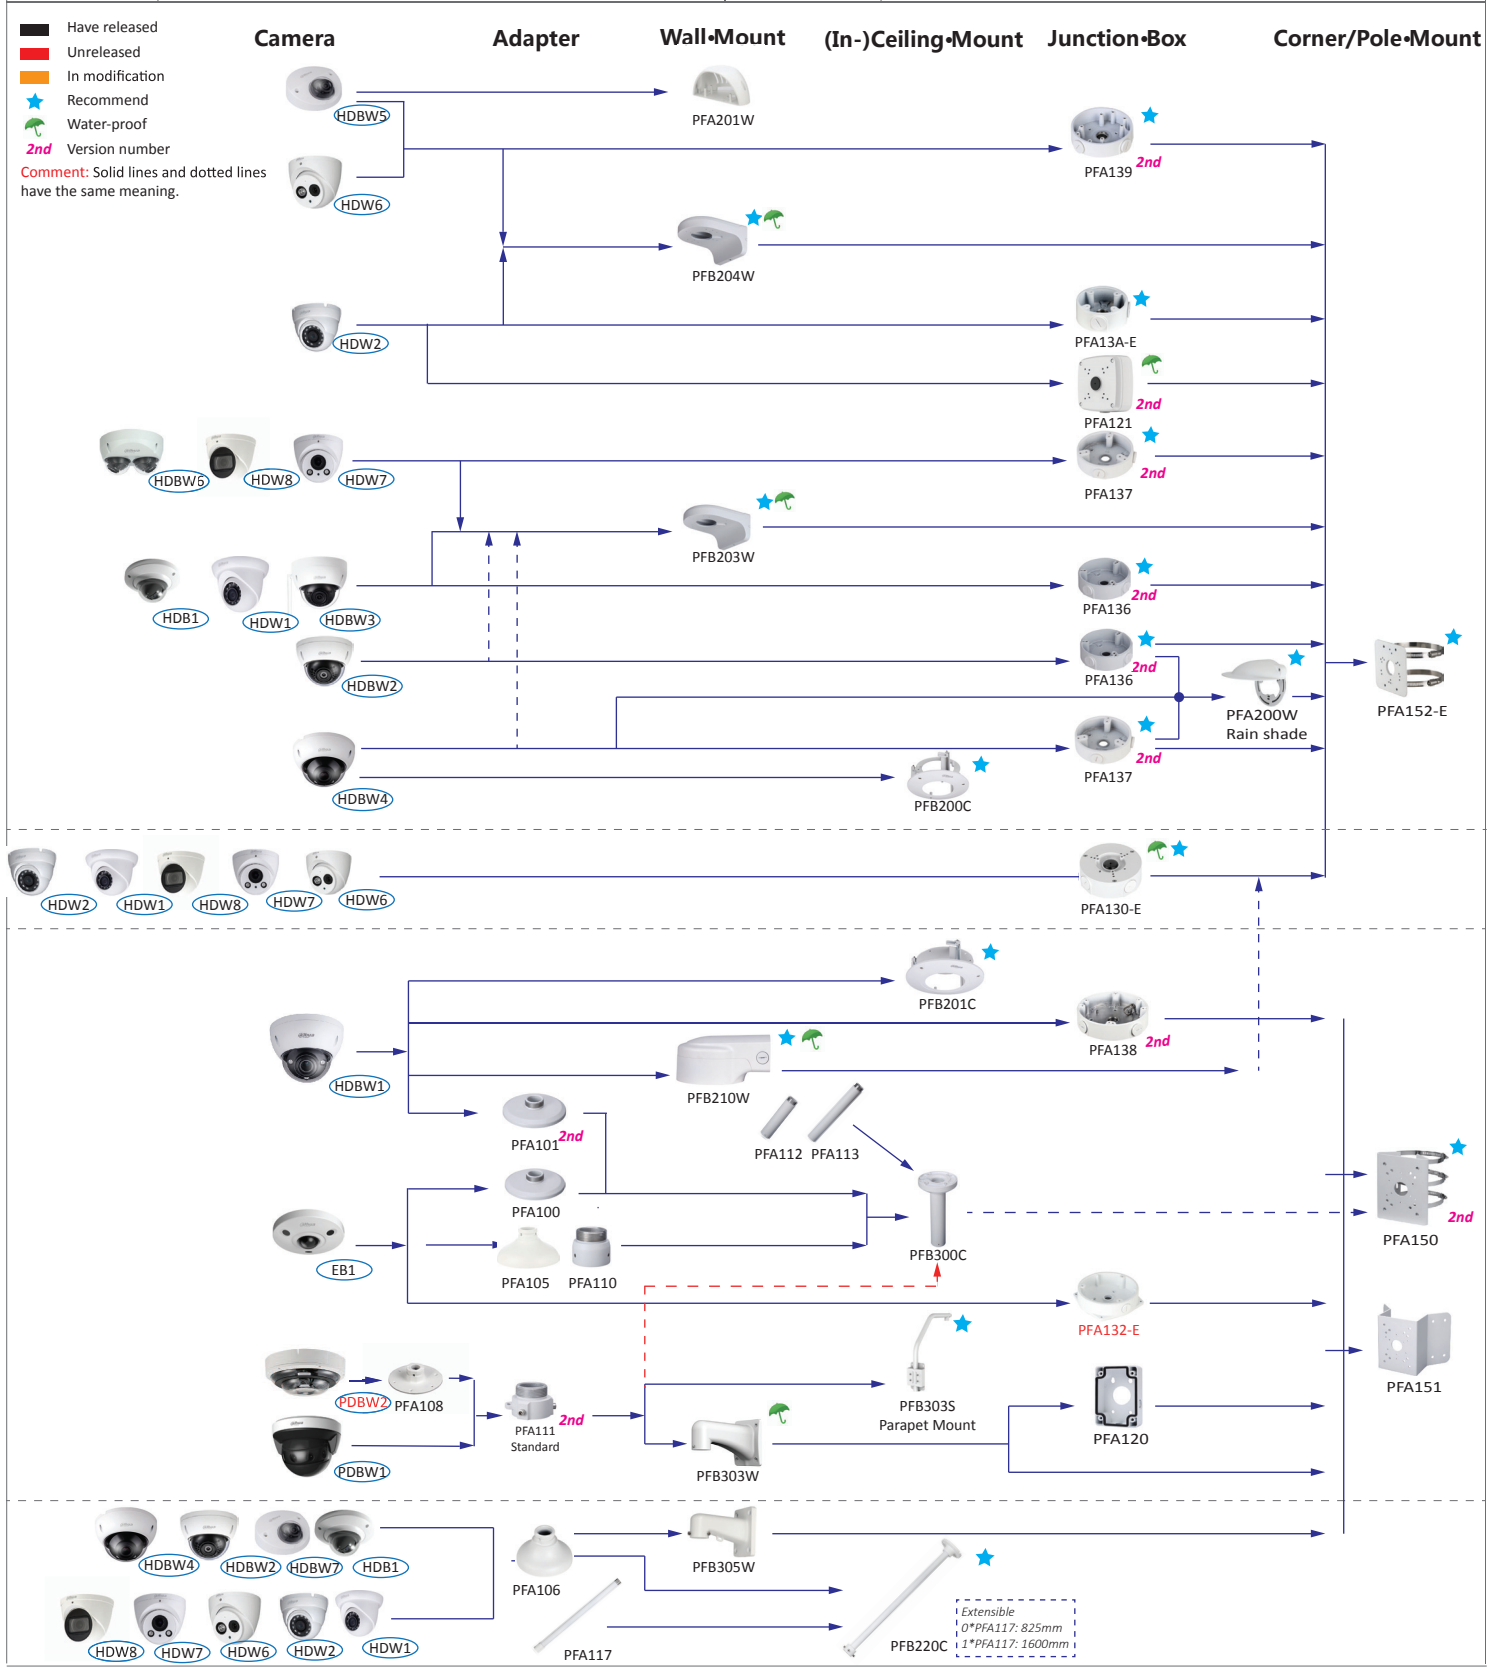

Selection of dome cameras

Shape	Network	Shape	Network
(HDB1)	HDB4231/4431C-AS, EB5531(-M/M12)	(HDBW1)	HDBW8231/8331/81200/81230E-Z, HDBW8231/8331/5231/5431/5631/5831E-Z5E, HDB5331E, HDBW5331E, HDBW8242E-Z4FD, HDBW8242E-Z4FR, HDBW8231/8232/8331/8630/81230/5231/5431/5631/5831E-ZE
(HDW1)	HDW1230/1431/1531S	(HDBW2)	HDBW1230/1431/1531E(-S), HDBW4231/4431/4631/4831E-ASE
(HDW2)	HDW4231/4431M	(HDBW3)	HDBW1120/1320/1235/1435E-W, HDBW1230/1430E-AW
(HDW6)	HDW4231/4431/4830EM-AS, HDW4231/4431/4631/4831EM-ASE	(HDBW4)	HDBW2831R-ZS, HDBW5231/5431/5631/5831R-ZE, HDBW2231/2421/2431/2531R-ZS/VFS, HDBW2831R-ZS, HDBW1831R
(HDW7)	HDW2121/2221/2230/2231/2320/2421/2431/2531R-ZS, HDW5231/5431/5830R-Z	(HDBW5)	HDBW4231/4431F-AS/M/M12, HDBW4231F-MPC/M12PC
(HDW8)	HDW5231/5431/5631/5831R-ZE	(HDBW6)	HDBW4231F-E2-M
(EB1)	EBW8630/81230, EBW8630-IVC	(PDBW2)	PDBW5831-B360
(PDBW1)	PDBW8800/8802-A180