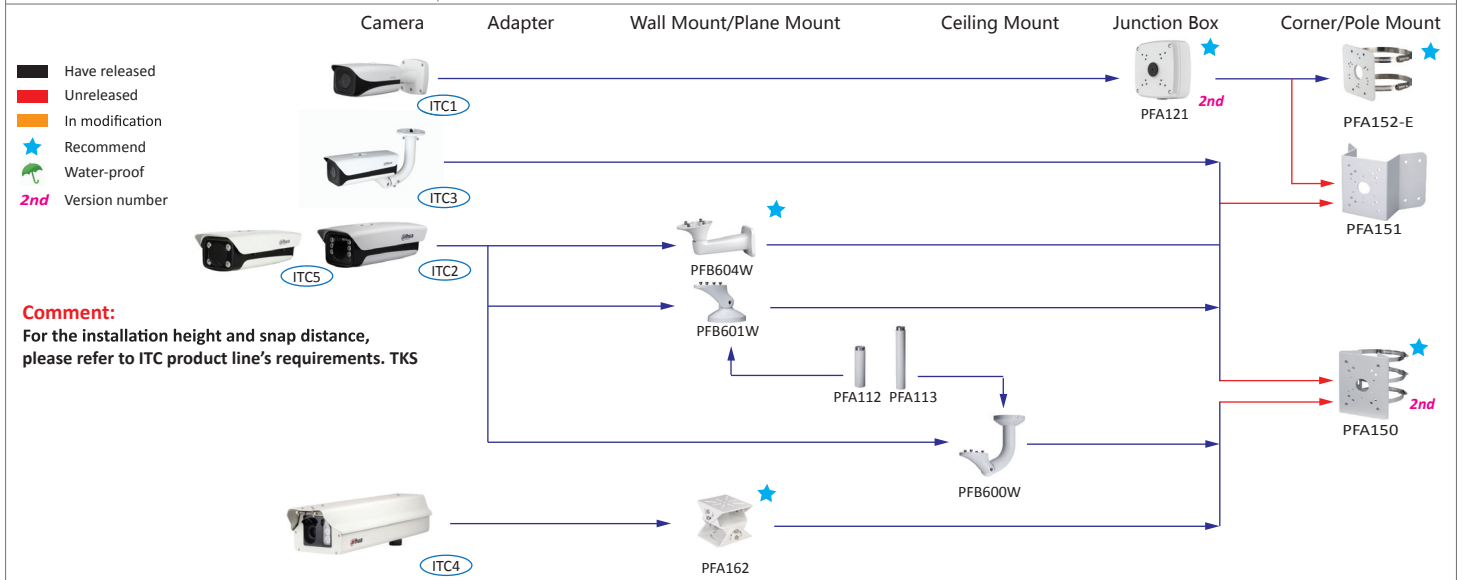

Notes :

1. PTZ dome cameras have the **standard configurations**, and the configurations have been as follows.

Selection of Thermal series cameras

Shape	Thermal Series
BF1	TPC-BF5400/5600(-T)
BF2	TPC-BF2120(-T)
SD2	TPC-SD8420/8620(-T)

Notes :

1. PTZ dome cameras have the **standard configurations**, and the configurations have been as follows.

Shape	ITC
ITC1	ITC237-PW1B-IRZ, ITC217-PW1B-IRLZ
ITC2	ITC237-PU1B-L, ITC237-PU1B-IR
ITC3	ITC217-PW1B-IRLZ10
ITC4	ITC602-RU1A, ITC302-RU1A, ITC206-RU1A, ITC235-TU1A
ITC5	ITC231-RU1A-IRL-VF1042

- Have released
- Unreleased
- In modification
- Recommend
- Water-proof
- 2nd Version number

Comment: Solid lines and dotted lines have the same meaning.

Notes :

1. PTZ dome cameras have the **standard configurations**, and the configurations have been as follows.