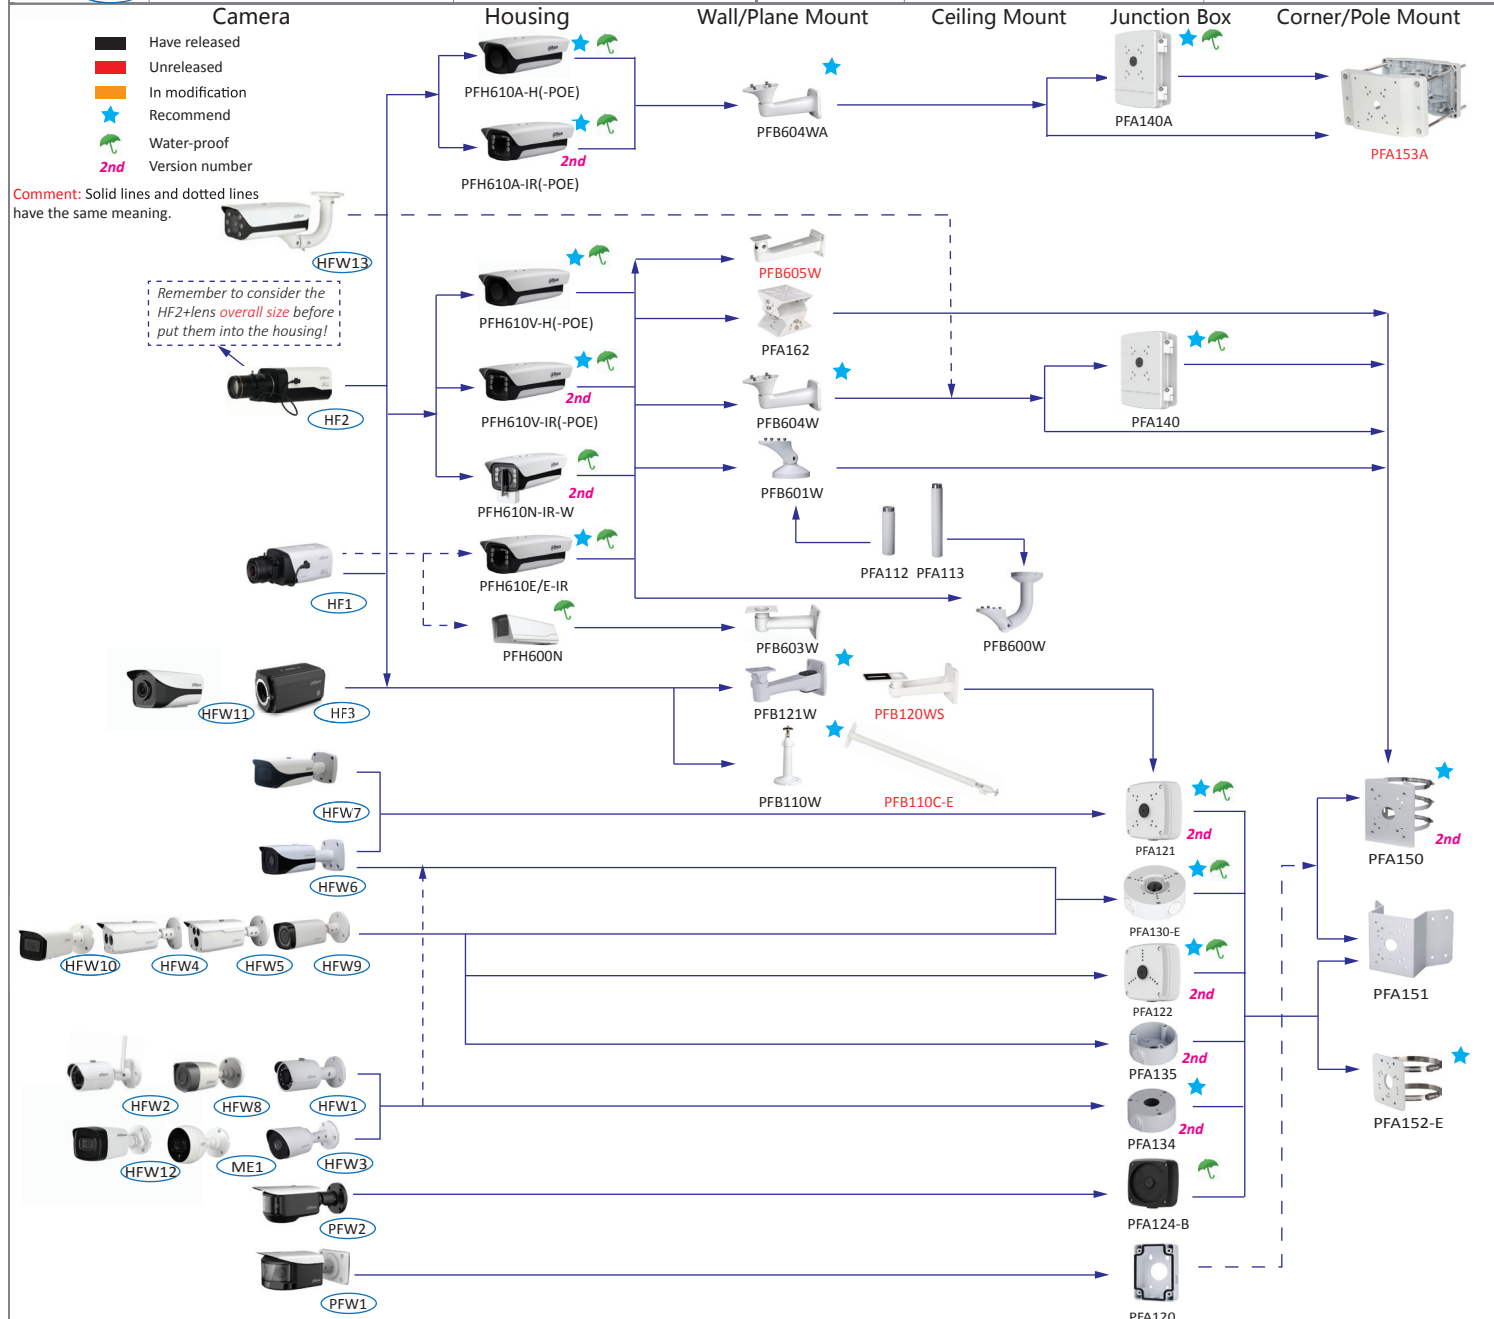

Shape	HDCVI	Network	Shape	HDCVI	Network
	HFW1000/1100/1220/1230/1400/1500SL, HFW1000/1100/1200/1220/1230/2241/1400/2401/1500/2501S, LC1200SL-W, HFW1200/1400S-POC	HFW1230/4231/1431/4431S/1531S		ME1200/1400/2802B	
		HFW1120/1235/1320/1435S-W		HF3231E	HF81230E, HF5431/5231/81230E-E
	HFW1400T, LC1220T-TH, HFW1200/1230/1500T(-A)				HF8231/8232/8331/8630/8835F, HF8232F-NF, HF8242F-FD/FR, HF8231/8232/8331/8630F-E
	HFW1100/1220/1400B			HF3805G	
	HFW1100/1200/1220/1230/1400/1500D, HFW2401D				PFW8601/8800/8802-A180
	HFW2401E, HFW2241/2249/2501/2601/2802E-A	HFW4231/4431/4631/4831E-SE HFW1831E		PFW3601-A180	
	HFW3231E-Z, HFW3802E-Z/ZH-VP, HFW3231E-Z12	HFW8231/8331/81200/81230E-Z, HFW5231/8231/8331/5431/5830E-Z5, HFW5231E-Z12, HFW8231/8232/5231/8331/5431/5631/8630/5831/81230E-Z, HFW5231Z-Z12E, HFW8231/8331/5231/5431/5631/5831E-Z5E			HFW8242E-Z4FD-IRA-LED, HFW8242E-Z20FD-IRA-LED, HFW8242E-Z4FR-IRA-LED, HFW8242E-Z20FR-IRA-LED
	HFW1000/1100/1200/1220/1400R, HFW1000/1100/1220RM, B1A21, B2A21			HFW1200/1230/1500TL(-A)	
	HFW1100/1220/1400R-VF(-IRE6), HFW1200/1230/2401/1500R-Z-IRE6, HFW2231R-Z-IRE6-POC	HFW2231/2431R-ZS/VFS-IRE6			HFW4230M-4G-AS-I2
	HFW2241/2501/2601/2802T-Z-A(-DP), HFW2241/2249/2501/2802T-I8-A	HFW4231/4431/4631/4831T-ASE, HFW2231/2431/2531T-VFS/ZS/VFAS/ZAS, HFW4239T-ASE-NI, HFW2831T-ZS