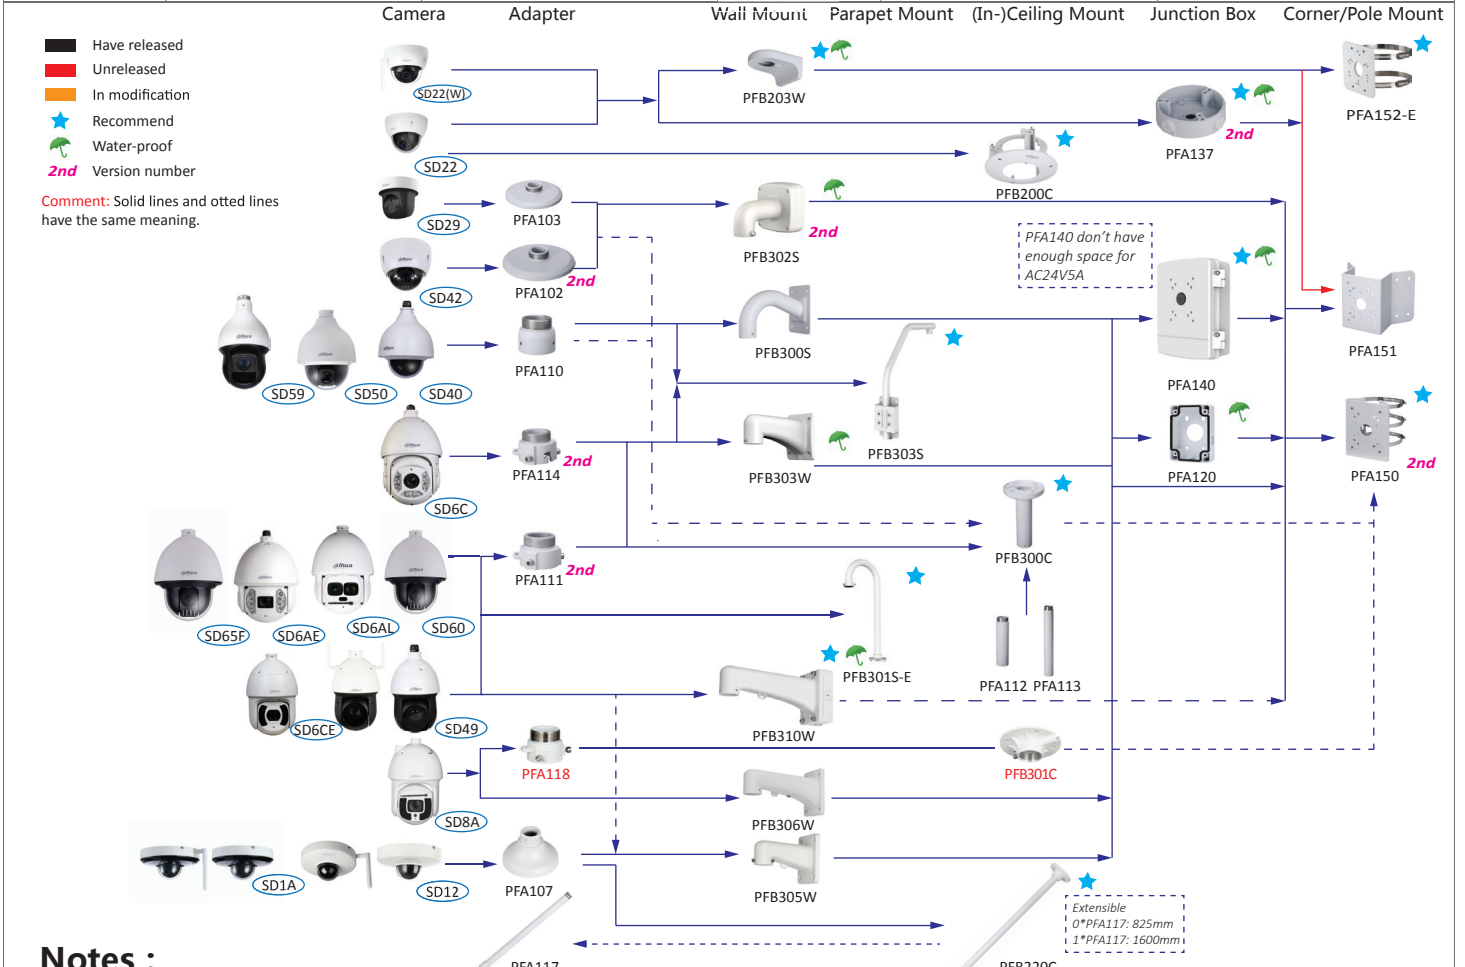

Selection of PTZ dome cameras

Shape	PTZ Dome		Shape	PTZ Dome	
	HDCVI	Network		HDCVI	Network
SD22	SD22204I-GC	SD22204T-GN, SD22404T-GN	SD59	SD59131/225/230/430I-HC	SD59131/225/230/430U-HNI
SD22(W)		SD22204T-GN-W, SD22404-GN-W	SD6AE	SD6AE230IA-HC	SD6AE230F-HNI, SD6AE530U-HNI, SD6AE240/830V-HNI
SD29		SD29204T-GN(-W)	SD6AL		SD6AL230F-HNI, SD6AL830V-HNI, SD6AL245U-HNI(-IR)
SD42	SD42116/212I-HC	SD42212T-HN	SD60	SD60131/225/230/430I-HC	SD60131/225/230/430U-HNI
SD40	SD40116/212I-HC	SD40212T-HN	SD65F	SD65F230IA-HC	SD65F230F-HNI
SD50	SD50131/225/230/430I-HC	SD50131/225/230/430U-HNI	SD6CE		SD6CE131/225/230U-HNI, SD6CE245U-HNI
SD49	SD49116/225/131/212I-HC	SD49212/225/412T-HN, SD49225T-HN-W	SD6C	SD6C131/225/230/430I-HC	SD6C131/225/230/430U-HNI
SD12		SD12200T-GN, SD12200T-GN-W, SD12203T-GN, SD12203T-GN-W	SD8A		SD8A840/440/240VI-HNI
SD1A		SD1A200T-GN, SD1A200T-GN-W, SD1A203T-GN, SD1A203T-GN-W	SD10		SD10A248V-HNI